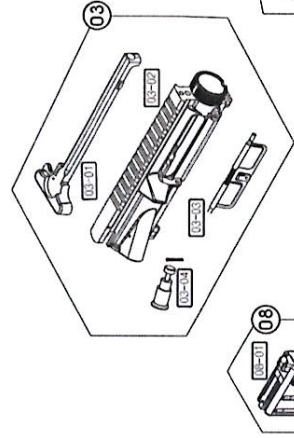

01 FOREARM/BARREL

No.	PART #	DESCRIPTION
01-01	DAS-GDR15-F001	FLASH HIDER
01-02	DAS-GDR15-F002	FLASH HIDER WASHER
01-03	DAS-GDR15-F003	FLASH HIDER O-RING
01-04	DAS-GDR15-F005	OUTER BARREL
01-05	DAS-GDR15-F008	INNER BARREL
01-06	DAS-GDR15-F010	BARREL EXTENSION
01-07	DAS-GDR15-FHUAS	HOP-UP CHAMBER SET

02 FOREARM/RIS

No.	PART #	DESCRIPTION
02	DAS-GDR15-FGMRAS	PTS Centurion Arms CMR 13.5"

03 UPPER RECEIVER

No.	PART #	DESCRIPTION
03-01	DAS-GDR15-U003	CHARGING HANDLE
03-02	DAS-GDR15-U001	UPPER RECEIVER
03-03	DAS-GDR15-U002	DUST COVER
03-04	DAS-GDR15-U004	FORWARD ASSIST KNOB

04 LOWER RECEIVER

No.	PART #	DESCRIPTION
04-01	DAS-GDR15-L002	LOWER RECEIVER
04-02	DAS-GDR15-LSGHAS	SPRING GUIDE HOLDER
04-03	DAS-GDR15-L004	SELECTOR LEVER
04-04	DAS-GDR15-L003	BOLT CATCH
04-05	DAS-GDR15-LMCAS	MAGAZINE CATCH SET
04-06	DAS-GDR15-L013	DUMMY SELECTOR
04-07	DAS-GDR15-R010	END PLATE
04-08	DAS-GDR15-LPPAS	LOCKING PIN SET
04-09	DAS-GDR15-LPPAS	PIVOT PIN SET
04-10	DAS-GDR15-LTGAS	TRIGGER GUARD SET
04-11	DAS-GDR15-L011	PTS Enhanced Polymer Grip
04-12	DAS-GDR15-L001	NEODYMIUM MOTOR
04-13	DAS-GDR15-PIN14	DUMMY PIN
04-14	DAS-GDR15-P2N14	DUMMY PIN