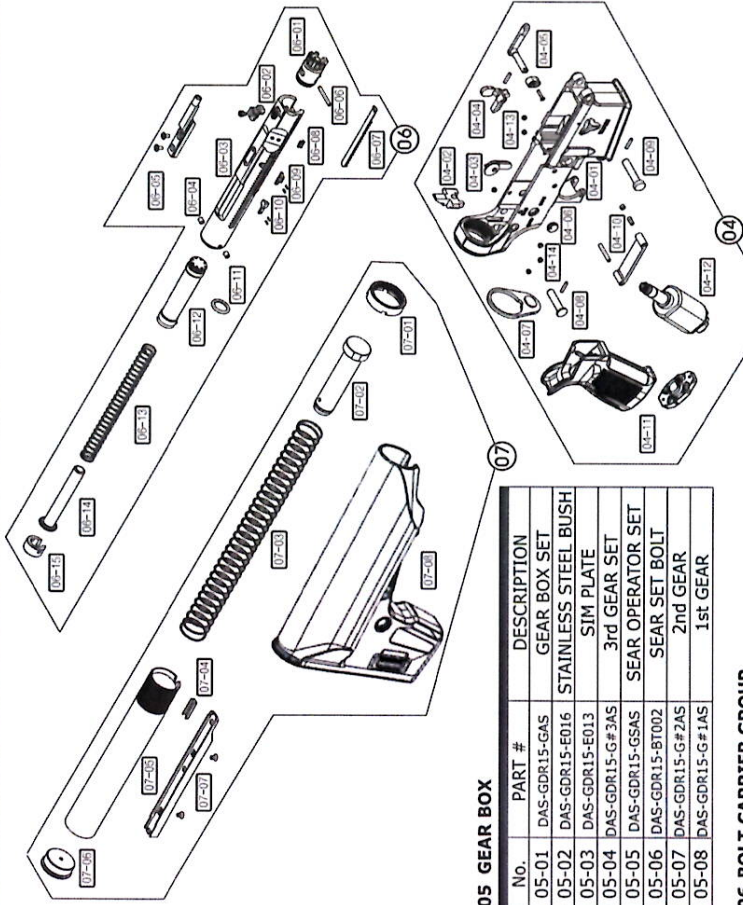

05 パーツリスト

A. DAS GDR15

05 GEAR BOX

No.	PART #	DESCRIPTION
05-01	DAS-GDR15-GAS	GEAR BOX SET
05-02	DAS-GDR15-E016	STAINLESS STEEL BUSH
05-03	DAS-GDR15-E013	SIM PLATE
05-04	DAS-GDR15-G#3AS	3rd GEAR SET
05-05	DAS-GDR15-GSAS	SEAR OPERATOR SET
05-06	DAS-GDR15-BT002	SEAR SET BOLT
05-07	DAS-GDR15-G#2AS	2nd GEAR
05-08	DAS-GDR15-G#1AS	1st GEAR

06 BOLT CARRIER GROUP

No.	PART #	DESCRIPTION
06-01	DAS-GDR15-B006	BOLT
06-02	DAS-GDR15-B008	BOLT HOLDER
06-03	DAS-GDR15-B001	BOLT CYLINDER
06-04	DAS-GDR15-BT001	SPRING GUIDE HOLDER BOLT
06-05	DAS-GDR15-B005	GAS KEY
06-06	DAS-GDR15-PIN04	BOLT PIN
06-07	DAS-GDR15-B004	BOLT RACK GEAR
06-08	DAS-GDR15-G010	POWER-OFF
06-09	DAS-GDR15-BGLAS	GEAR LINK SET
06-10	DAS-GDR15-BFAAS	FULL AUTO TIP SET
06-11	DAS-GDR15-B015	PISTON O-RING
06-12	DAS-GDR15-B009	PISTON
06-13	DAS-GDR15-SP020	PISTON SPRING

No.	PART #	DESCRIPTION
06-14	DAS-GDR15-B010	SPRING GUIDE
06-15	DAS-GDR15-B011	BOLT COVER

07 STOCK

No.	PART #	DESCRIPTION
07-01	DAS-GDR15-R004	PIPE RING
07-02	DAS-GDR15-RBFAS	BUFFER
07-03	DAS-GDR15-SP006	BUFFER SPRING
07-04	DAS-GDR15-R006	STOCK CABLE COVER
07-05	DAS-GDR15-R002	STOCK TUBE
07-06	DAS-GDR15-R003	STOCK TUBE CAP
07-07	DAS-GDR15-R001	STOCK POSITION RAIL
07-08	DAS-GDR15-R005	PTS Enhanced Polymer Stock

04 LOWER RECEIVER

No.	PART #	DESCRIPTION
04-01	DAS-GDR15-L002	LOWER RECEIVER
04-02	DAS-GDR15-LSGHAS	SPRING GUIDE HOLDER
04-03	DAS-GDR15-L004	SELECTOR LEVER
04-04	DAS-GDR15-L003	BOLT CATCH
04-05	DAS-GDR15-LMCAS	MAGAZINE CATCH SET
04-06	DAS-GDR15-L013	DUMMY SELECTOR
04-07	DAS-GDR15-R010	END PLATE
04-08	DAS-GDR15-LPPAS	LOCKING PIN SET
04-09	DAS-GDR15-LPPAS	PIVOT PIN SET
04-10	DAS-GDR15-LTGAS	TRIGGER GUARD SET
04-11	DAS-GDR15-L011	PTS Enhanced Polymer Grip
04-12	DAS-GDR15-L001	NEODYMIUM MOTOR
04-13	DAS-GDR15-PIN14	DUMMY PIN
04-14	DAS-GDR15-P2N14	DUMMY PIN